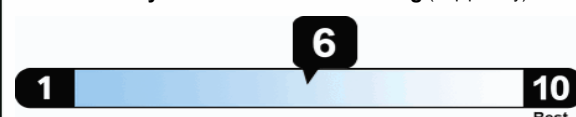

Fuel Economy & Greenhouse Gas Rating (tailpipe only)

This vehicle emits 309 grams CO2 per mile. The best emits 0 grams per mile (tailpipe only). Producing and distributing fuel also creates emissions; learn more at fuelconomy.gov.